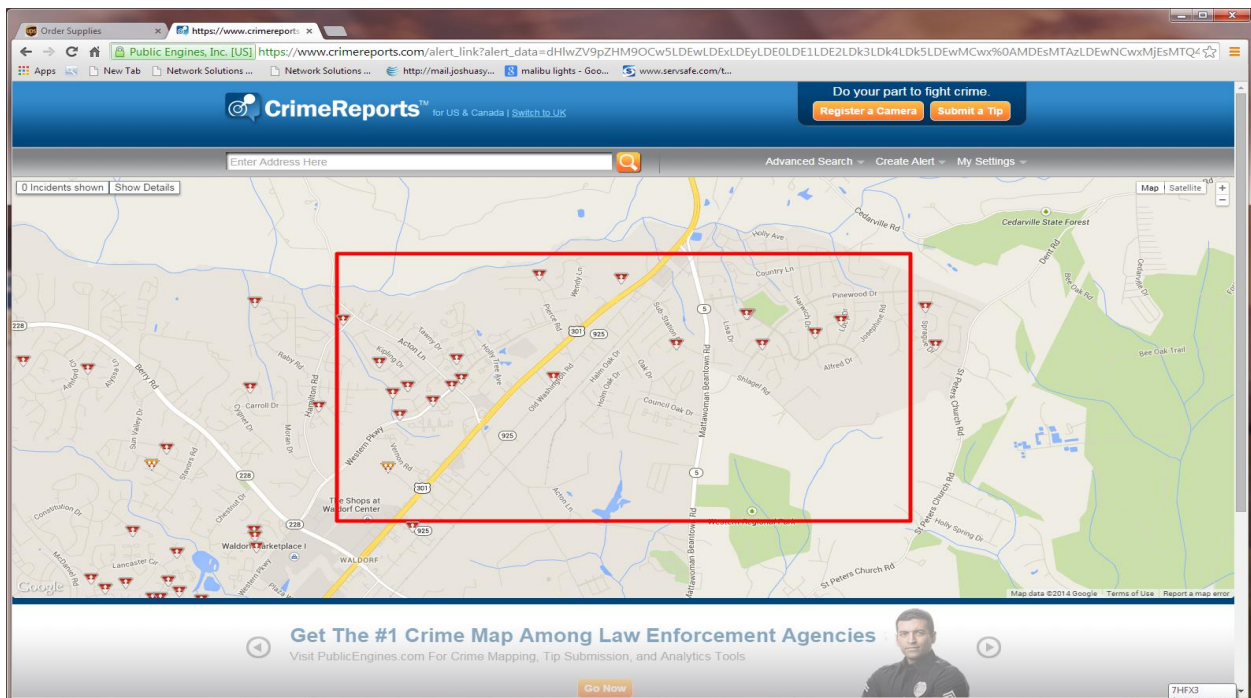

TO VIEW THE CRIME WATCH STATISTICS FOR THE NEIGHBORHOOD, CLICK THE **ORANGE** “CLICK HERE” MESSAGE AT THE TOP OF THE SCREEN

IT WILL TAKE YOU TO THIS WINDOW:

IN THE WHITE TASK BAR, PLEASE TYPE THE LOCATION OF THE SEARCH, IE: 12619 COUNCIL OAK DRIVE, WALDORF, MD, AND CLICK THE MAGNIFYING GLASS ICON. IT WILL PULL UP CURRENT ACTIVITY IN THAT

AREA. TO SEE WHAT THE ACTIVITY WAS, MOVE YOUR “MOUSE” OVER THE PARTICULAR ICON AND IT WILL LIST THE ACTIVITY.

IF YOU WANTA MORE DETAILED SEARCH, PRESS THE ADVANCHED SEARCH TAB AT THE TOP OF THE MAP, YOU WILL SEE THIS SCREEN APPEAR: