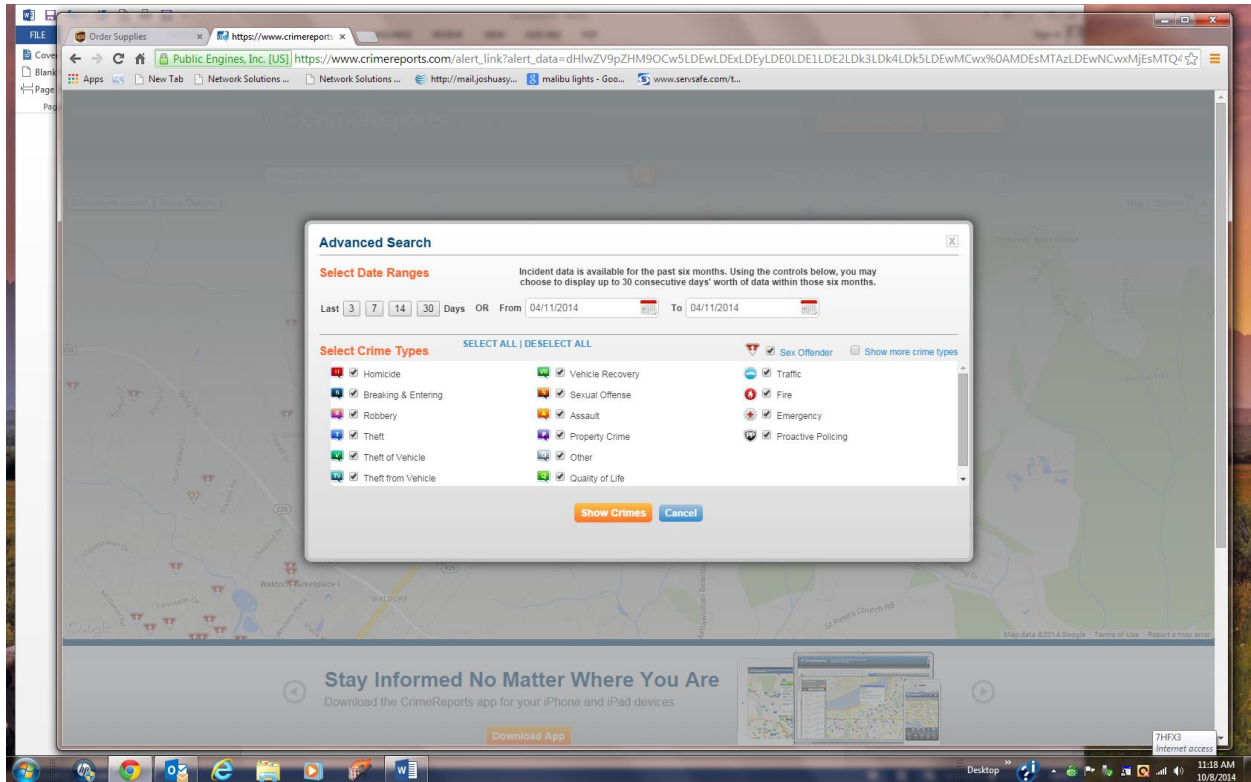

TO VIEW THE CRIME WATCH STATISTICS FOR THE NEIGHBORHOOD, CLICK THE **ORANGE** “CLICK HERE” MESSAGE AT THE TOP OF THE SCREEN

IT WILL TAKE YOU TO THIS WINDOW:

IN THE WHITE TASK BAR, PLEASE TYPE THE LOCATION OF THE SEARCH, IE: 12619 COUNCIL OAK DRIVE, WALDORF, MD, AND CLICK THE MAGNIFYING GLASS ICON. IT WILL PULL UP CURRENT ACTIVITY IN THAT

AREA. TO SEE WHAT THE ACTIVITY WAS, MOVE YOUR “MOUSE” OVER THE PARTICULAR ICON AND IT WILL LIST THE ACTIVITY.

IF YOU WANTA MORE DETAILED SEARCH, PRESS THE ADVANCHED SEARCH TAB AT THE TOP OF THE MAP, YOU WILL SEE THIS SCREEN APPEAR:

SIMPLY FILL IN THE DATES YOU ARE REQUESTING. PLEASE NOTE YOU CAN ONLY SEARCH 30 DAYS AT A TIME :IE AGUUST 1, 2014 TO AUGUST 30, 2014. NOT JULY 1, 2014 TO AUGUST 30, 2014. YOU CAN ALSO DESELLECT ANY EVENTS YOU DO NOT WIST TO SEE.